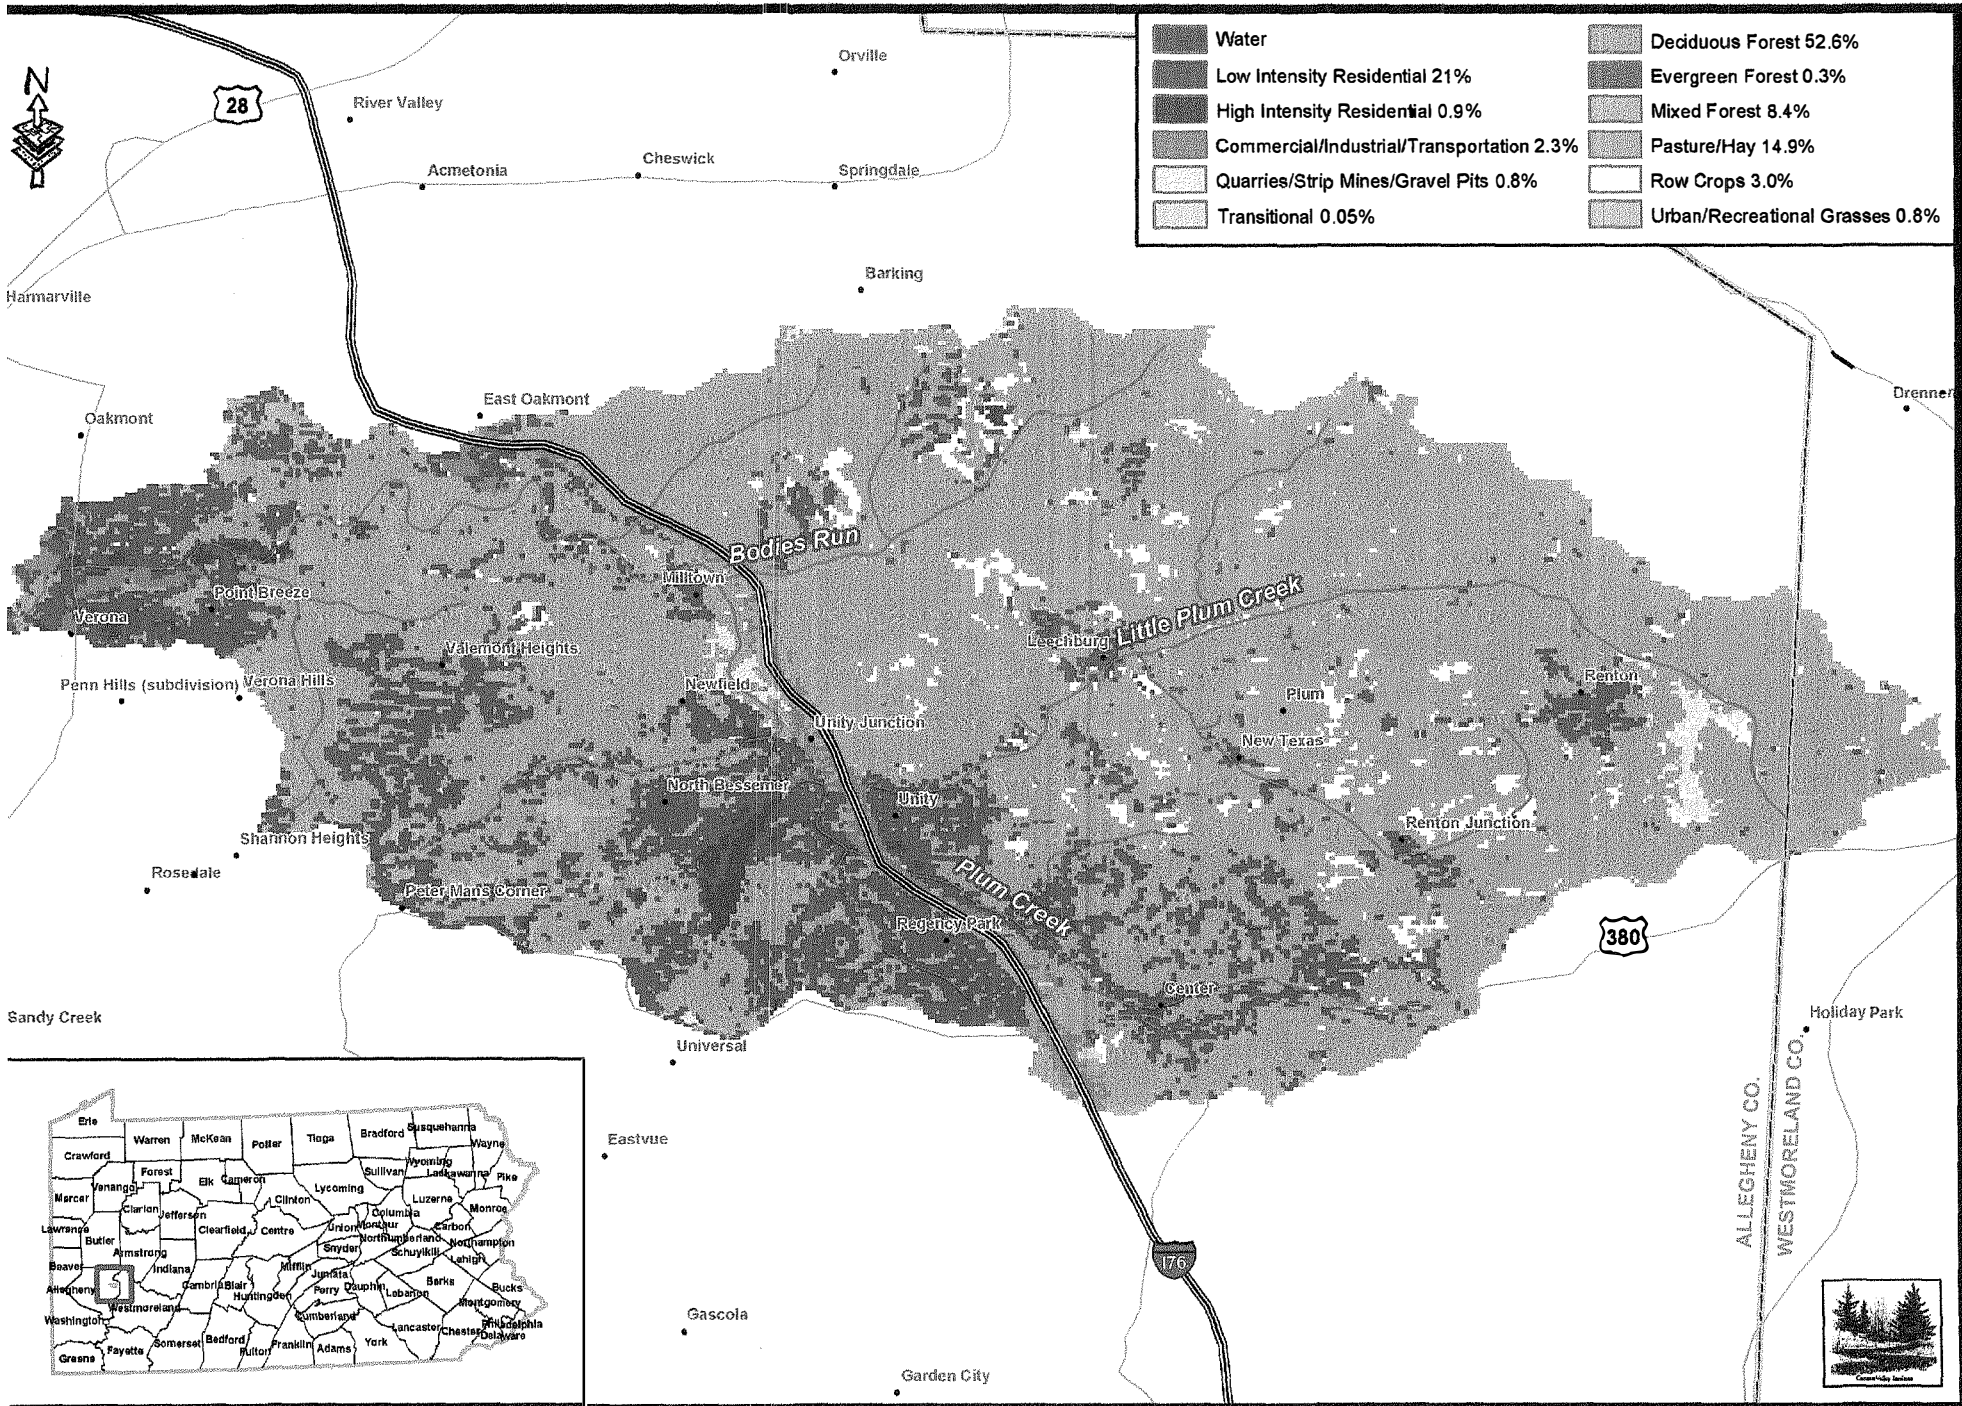

Plum Creek Watershed

Plum Creek Watershed Landuse · Landcover

Plum Creek Watershed:
Area: 12,943 acres
20.2 square miles