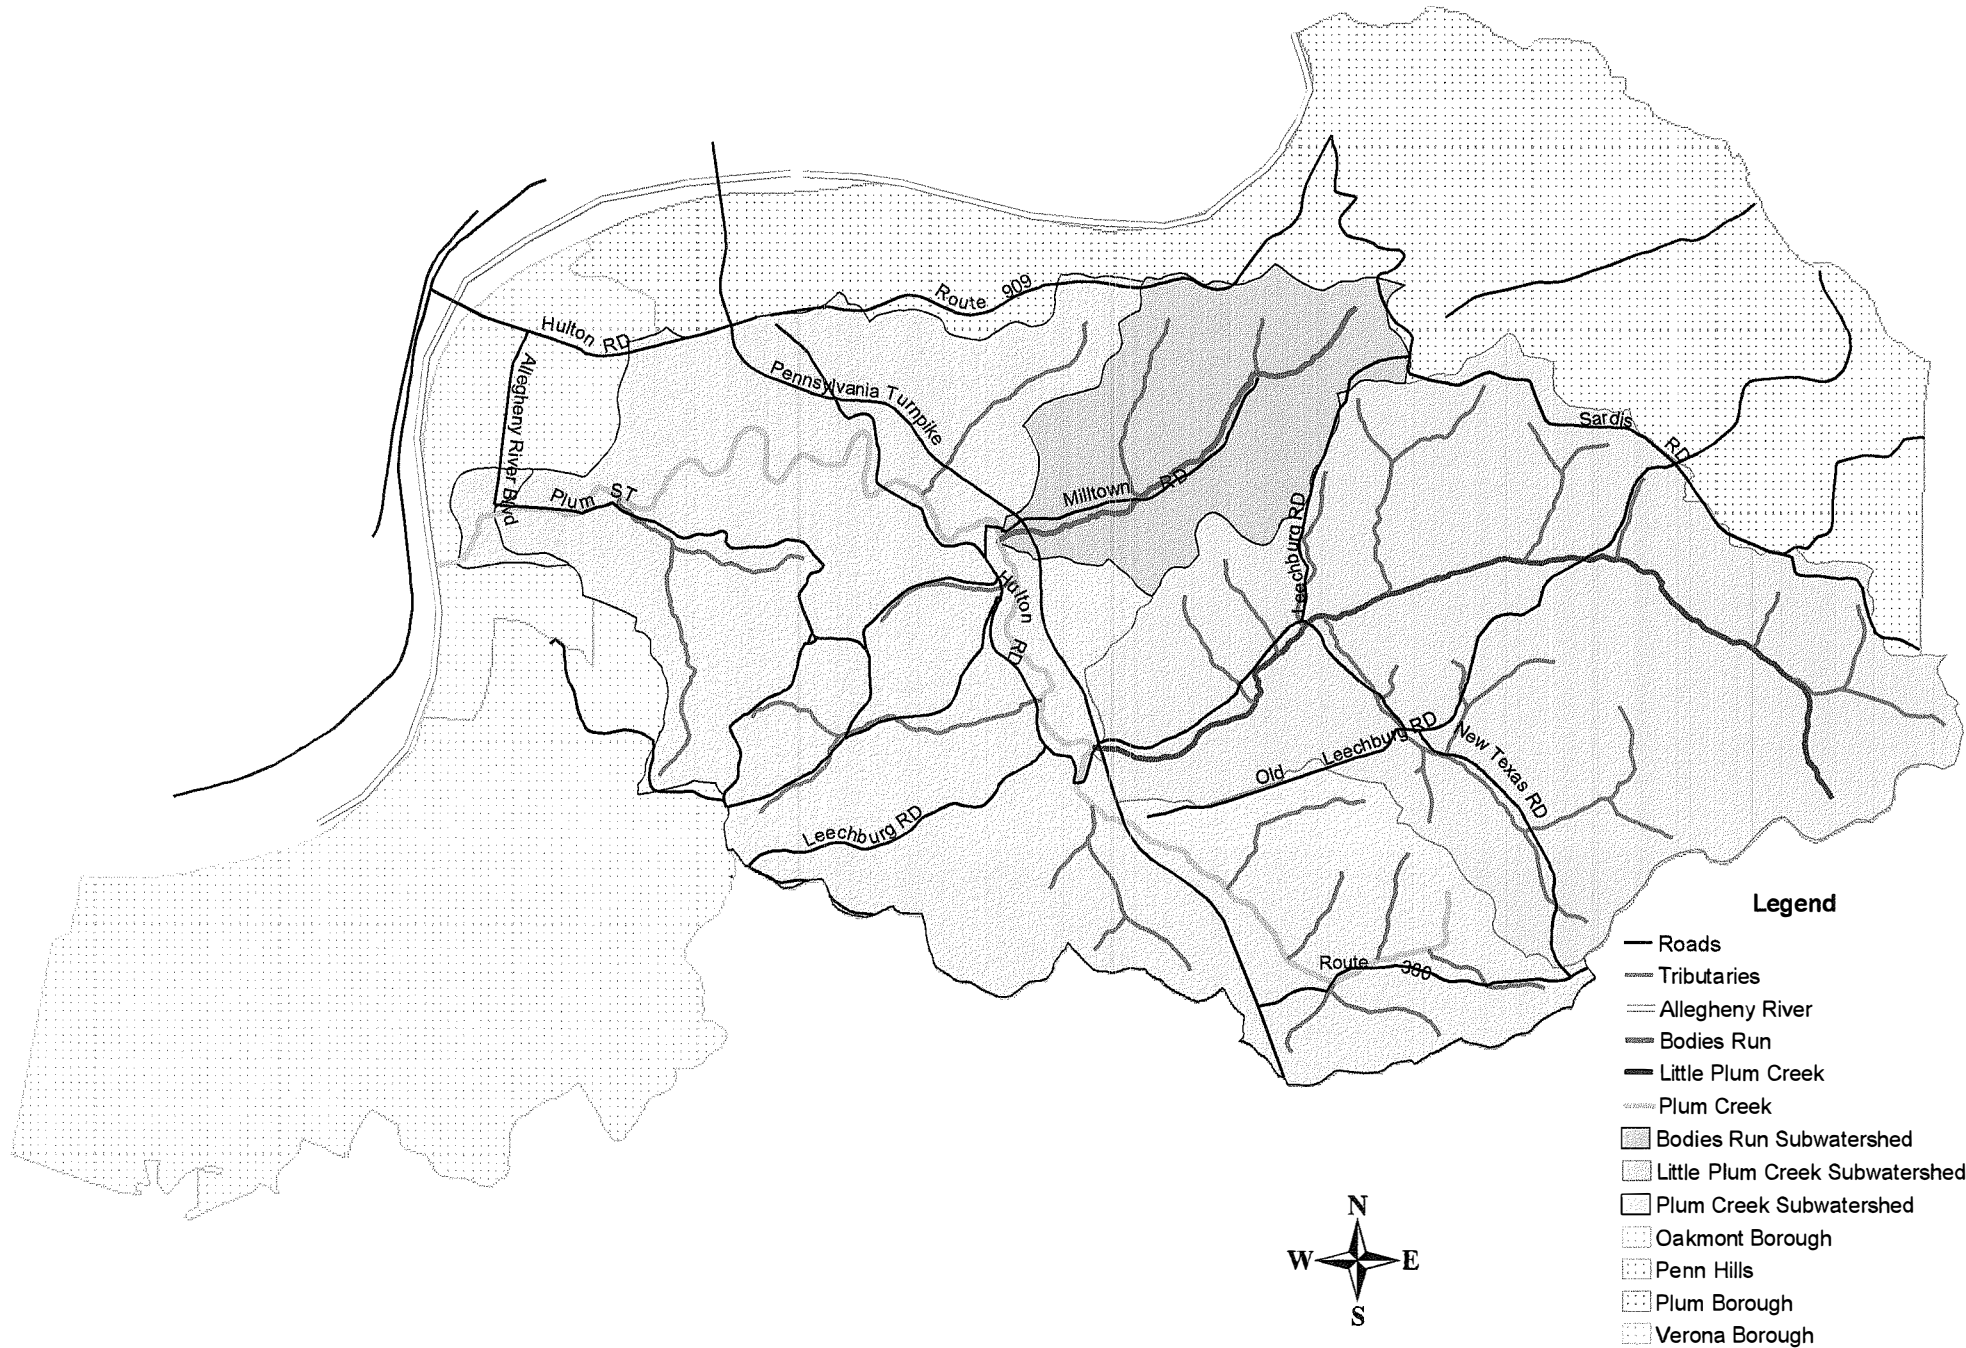

Plum Creek Watershed

Plum Creek Watershed Landuse · Landcover

Plum Creek Watershed:
Area: 12,943 acres
20.2 square miles